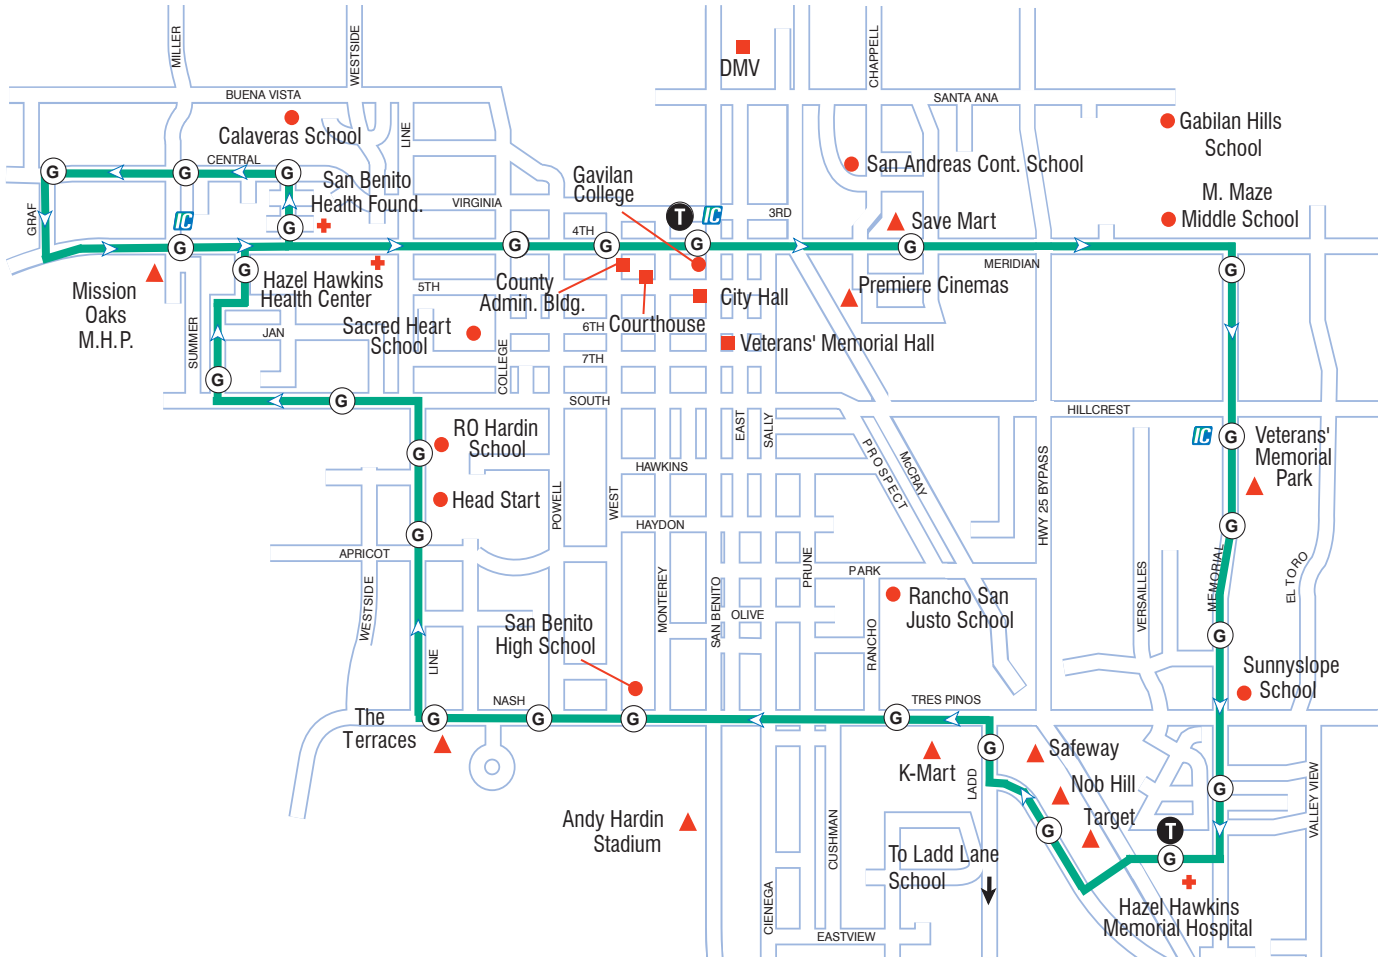

GREEN LINE

GREEN LINE: MONDAY - FRIDAY / LÍNEA VERDE: LUNES - VIERNES

| | | | | | | | | | | | | | | |
|----------------------------|------|------|------|------|------|-------|-------|-------|-------------|-------------|-------------|-------------|-------------|-------------|
| Mabie Northside | — | 6:36 | 7:11 | 7:52 | 8:41 | 9:17 | 10:02 | 10:43 | 2:00 | 2:35 | 3:16 | 4:04 | 4:43 | 5:21 |
| Jasmine & Hillock | — | 6:38 | 7:13 | 7:53 | 8:42 | 9:19 | 10:04 | 10:45 | 2:01 | 2:37 | 3:17 | 4:05 | 4:45 | 5:22 |
| Creekside Apartments | — | 6:39 | 7:14 | 7:54 | 8:43 | 9:20 | 10:05 | 10:46 | 2:02 | 2:38 | 3:18 | 4:06 | 4:46 | 5:23 |
| Rancho San Justo | — | 6:41 | 7:15 | 7:55 | 8:44 | 9:21 | 10:06 | 10:48 | 2:03 | 2:40 | 3:20 | 4:07 | 4:47 | 5:25 |
| Nash & Monterey | — | 6:43 | 7:17 | 7:58 | 8:45 | 9:22 | 10:07 | 10:53 | 2:05 | 2:44 | 3:25 | 4:09 | 4:49 | 5:26 |
| The Terraces | — | 6:45 | 7:19 | 8:00 | 8:50 | 9:25 | 10:10 | 10:56 | 2:07 | 2:47 | 3:27 | 4:11 | 5:51 | 5:28 |
| R.O. Hardin | — | 6:47 | 7:23 | 8:04 | 8:52 | 9:31 | 10:12 | 10:58 | 2:10 | 2:49 | 3:30 | 4:13 | 4:53 | 5:30 |
| Katheryn & South | — | 6:49 | 7:25 | 8:06 | 8:54 | 9:33 | 10:13 | 11:00 | 2:12 | 2:56 | 3:37 | 4:20 | 5:00 | 5:37 |
| Felice & Ball | — | 6:53 | 7:30 | 8:10 | 8:58 | 9:36 | 10:18 | — | 2:17 | 2:56 | 3:37 | 4:20 | 5:00 | 5:37 |
| IC Mission Oaks | — | 6:56 | 7:33 | 8:13 | 9:01 | 9:42 | 10:25 | — | 2:20 | 2:59 | 3:42 | 4:25 | 5:05 | 5:42 |
| 4th & West | — | 6:59 | 7:35 | 8:15 | 9:03 | 9:45 | 10:28 | — | 2:23 | 3:01 | 3:44 | 4:27 | 5:07 | 5:44 |
| IC 4th & San Benito | 6:26 | 7:01 | 7:36 | 8:17 | 9:06 | 9:47 | 10:30 | — | 2:25 | 3:03 | 3:46 | 4:29 | 5:09 | 5:46 |
| Meridian & McCray | 6:27 | 7:03 | 7:37 | 8:18 | 9:07 | 9:48 | 10:33 | — | 2:26 | 3:05 | 3:47 | 4:00 | 5:11 | 5:48 |
| Meridian & Reht | 6:28 | 7:03 | 7:38 | 8:19 | 9:08 | 9:50 | 10:35 | — | 2:28 | 3:08 | 3:48 | 4:35 | 5:12 | 5:49 |
| IC Vet's Park | 6:31 | 7:06 | 7:41 | 8:23 | 9:12 | 9:55 | 10:38 | — | 2:31 | 3:11 | 3:51 | 4:38 | 5:16 | 5:53 |
| Sunnyslope School | 6:33 | 7:08 | 7:43 | 8:25 | 9:14 | 9:59 | 10:41 | — | 2:33 | 3:13 | 3:53 | 4:40 | 5:18 | 5:55 |
| Mabie Northside | 6:35 | 7:11 | 7:45 | 8:27 | 9:16 | 10:01 | 10:43 | — | 2:35 | 3:15 | 3:55 | 4:42 | 5:20 | 5:57 |